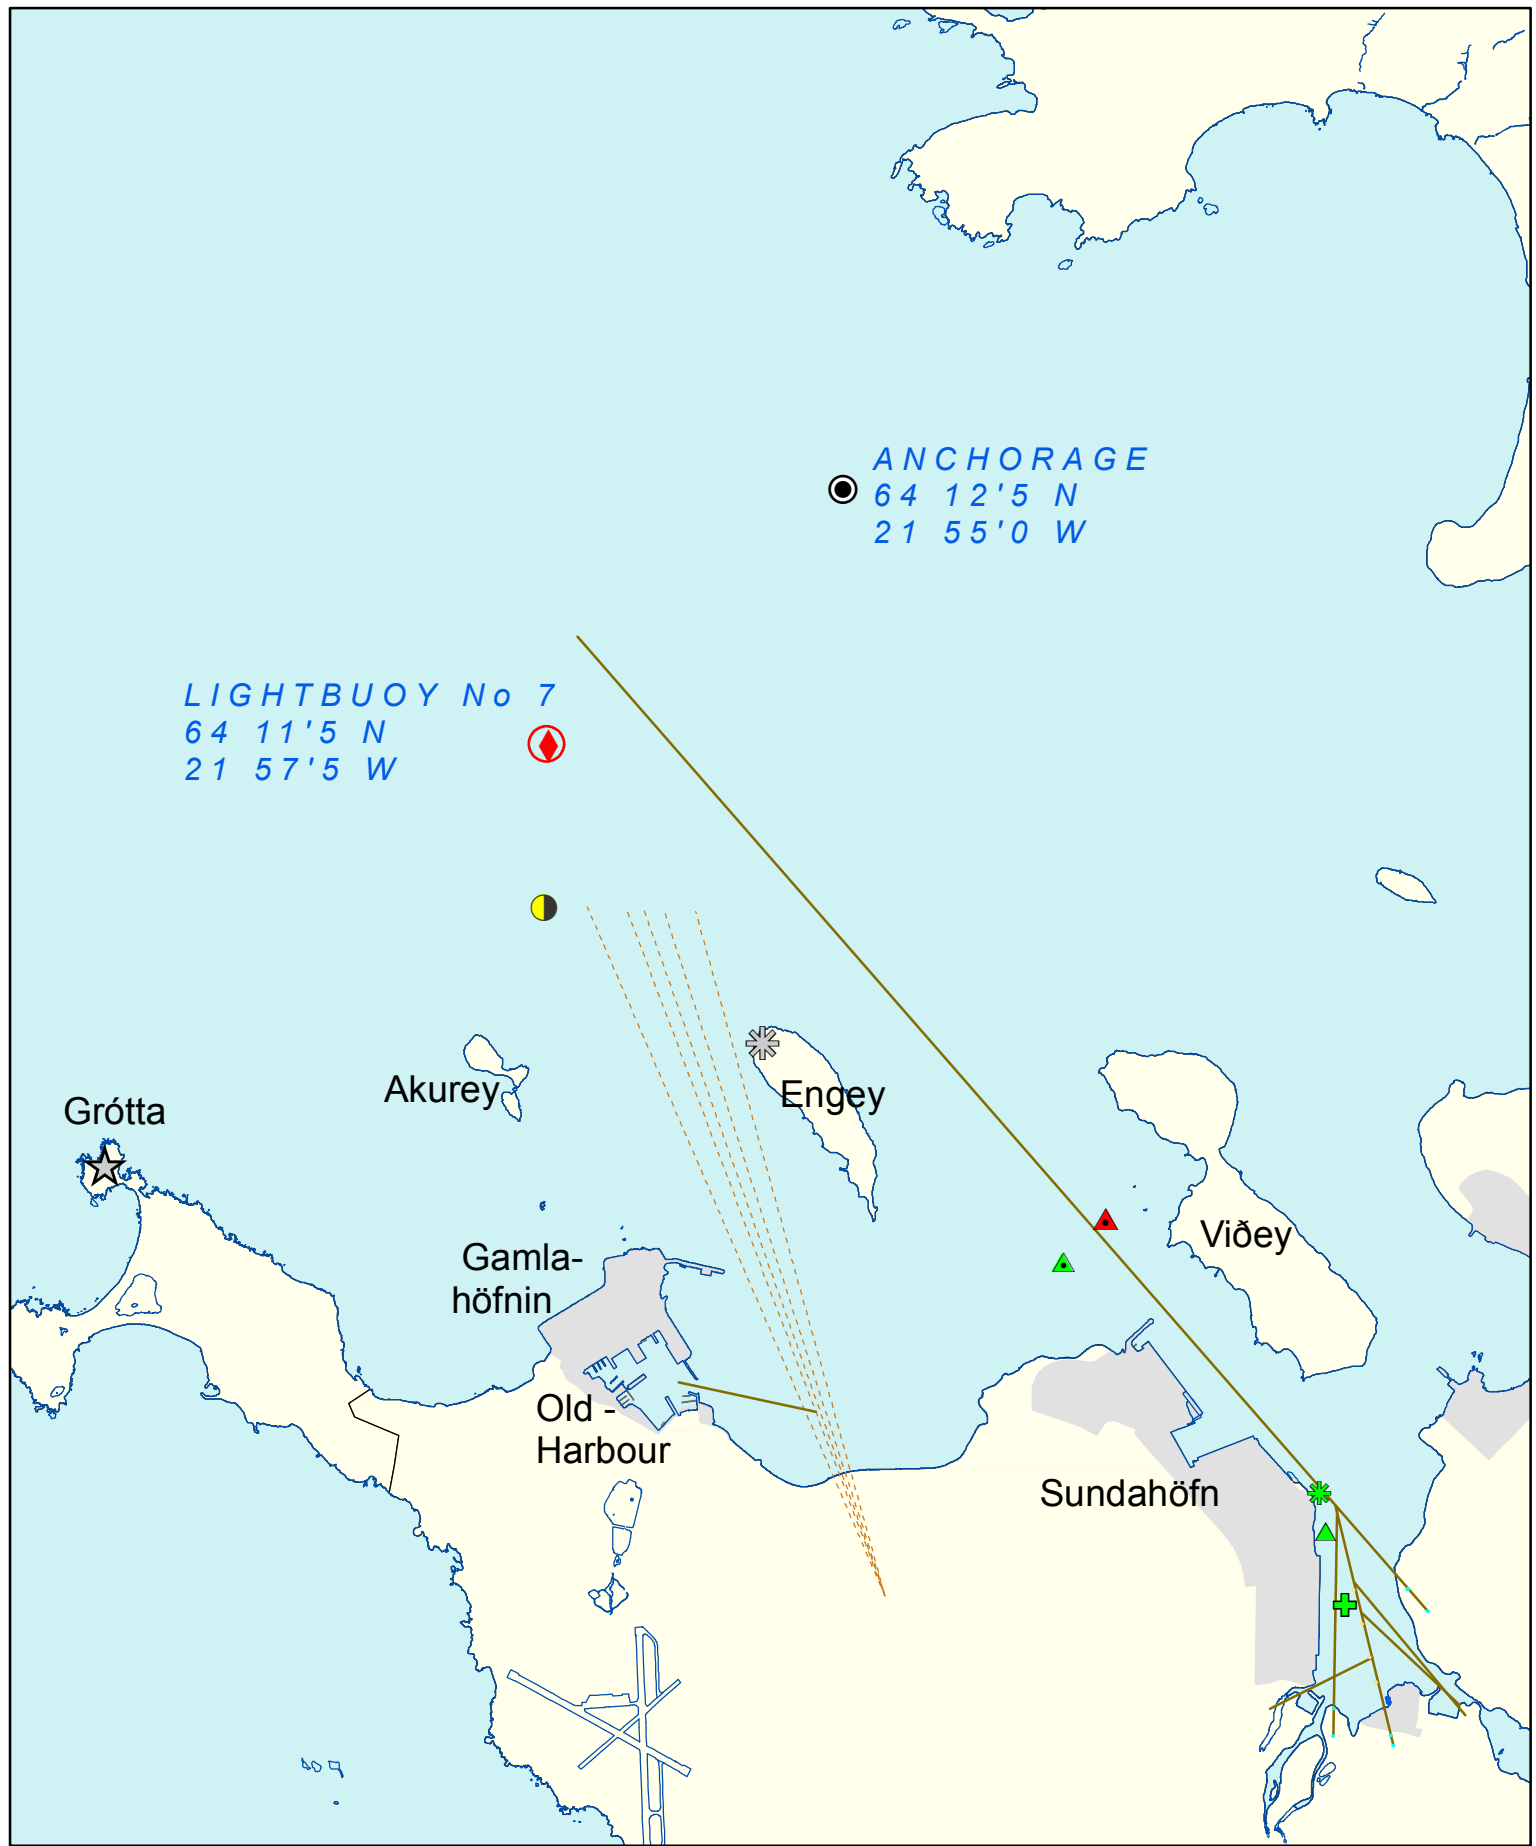

LIGHTBUOY No 7
64 11'5 N
21 57'5 W

ANCHORAGE
64 12'5 N
21 55'0 W

Grundartangi

Hvaleyri

Hnausasker

Brekkuboði

PILOT STATION
64 16'0 N
22 00'0 W

Akranes

LIGHTBUOY No 11

PILOT STATION
64 17'4 N
22 07'4 W