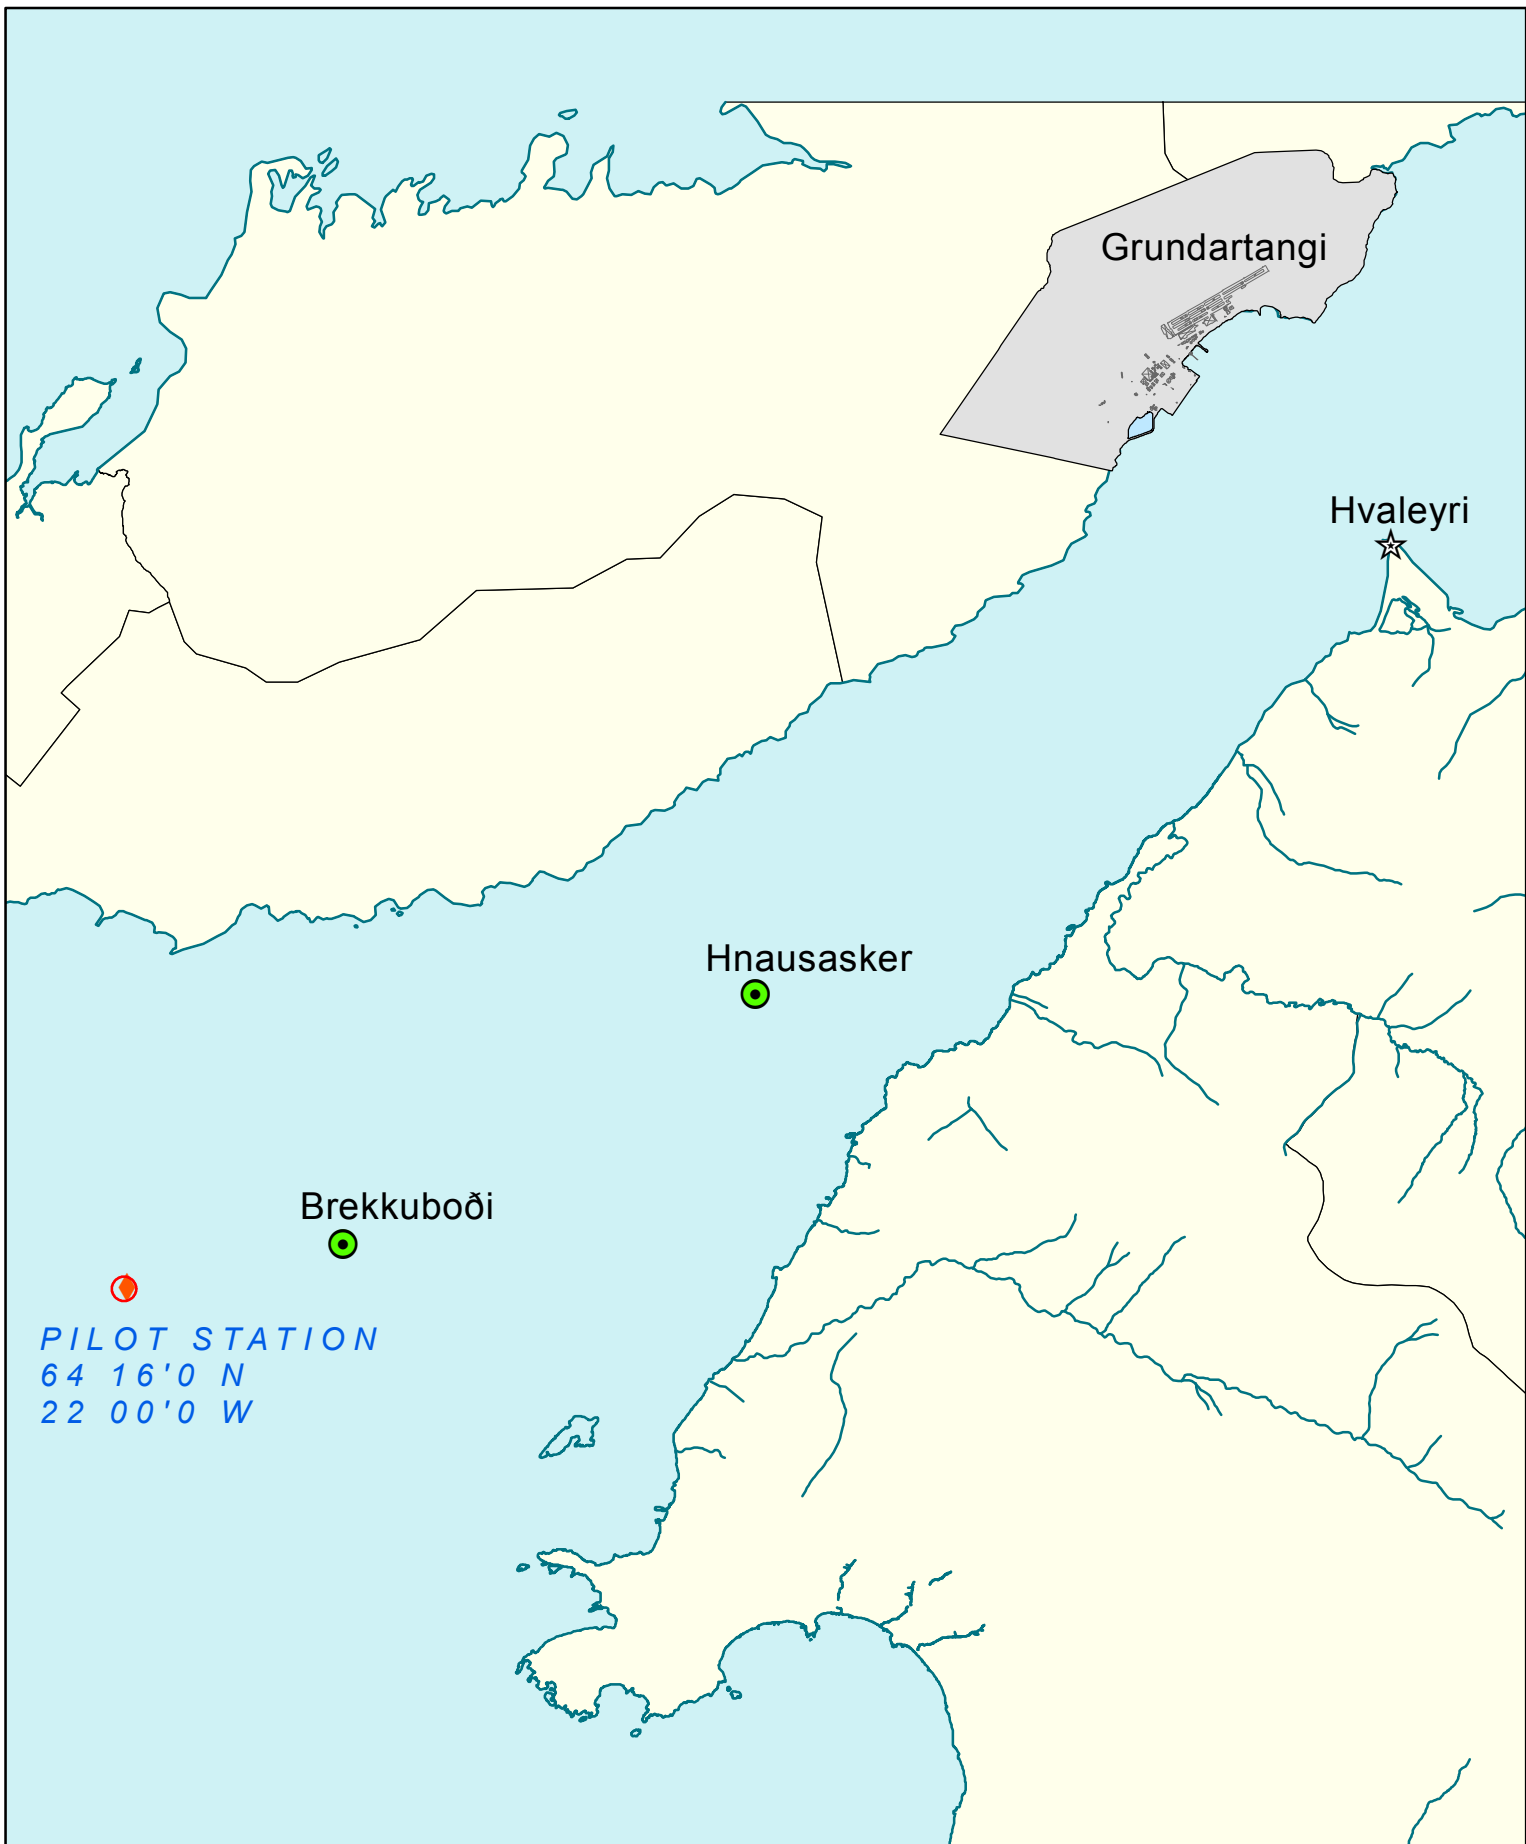

LIGHTBUOY No 7
64 11'5 N
21 57'5 W

ANCHORAGE
64 12'5 N
21 55'0 W

Grundartangi

Hvaleyri

Hnausasker

Brekkuboði

PILOT STATION
64 16'0 N
22 00'0 W

Akranes

LIGHTBUOY No 11

PILOT STATION
64 17'4 N
22 07'4 W