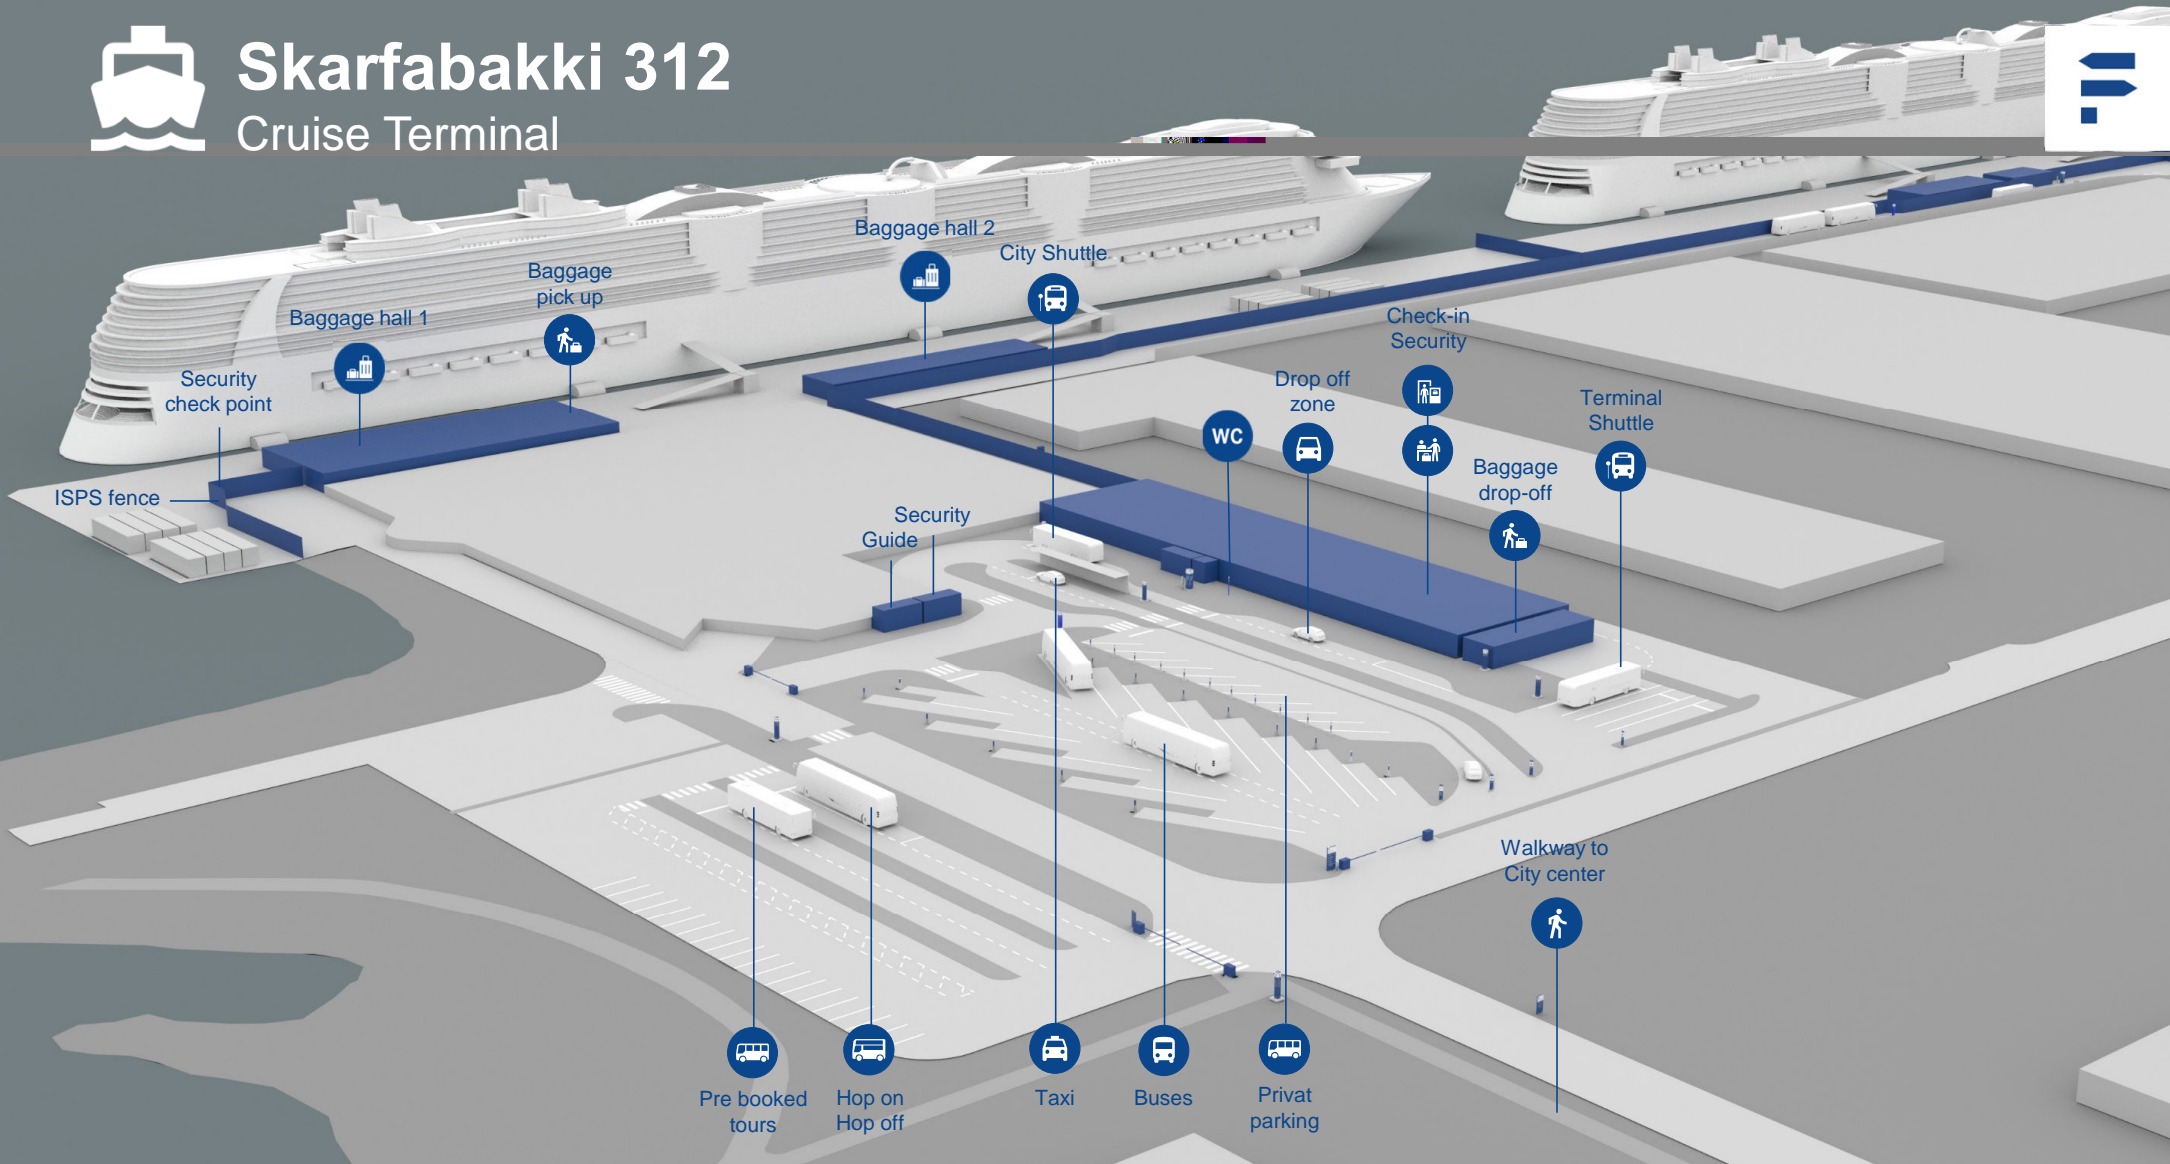

Skarfabakki 312

Cruise Terminal

Skarfabakki 312

Cruise Terminal

Traffic flow

-  City & Terminal Shuttle
-  Drop off
-  Taxi
-  Privat parking
-  Buses
-  Hop On-Hop Off
-  Booked Tours Pick-up
-  Transit passenger flow